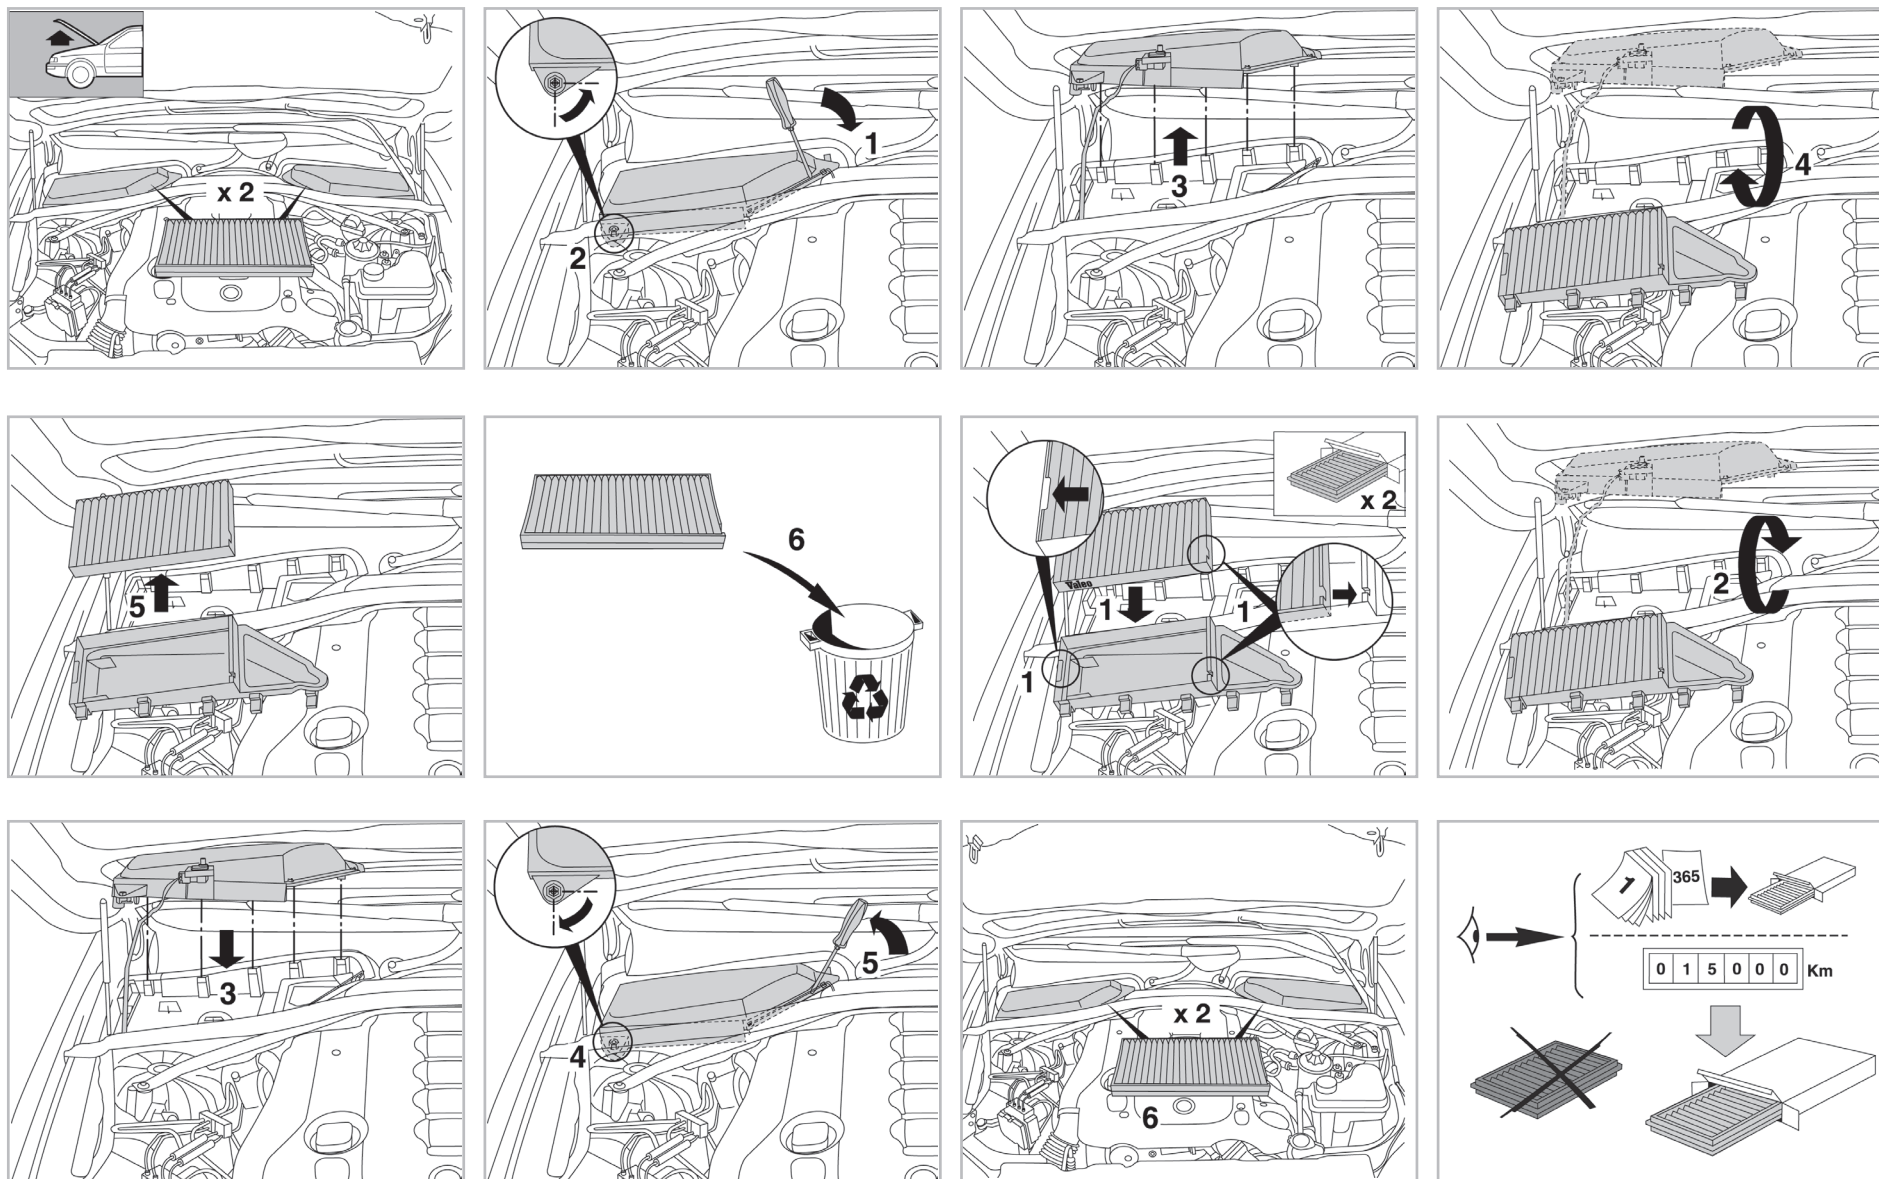

PROTECT

combined with active carbon

FOR
BMW

SERIES 5 (E60/61) A/C+/- (08/03 >) / SERIES 6 (E63/64) A/C+/- (09/03 >)

698864

FH907

CA

WANT TO
KNOW MORE?